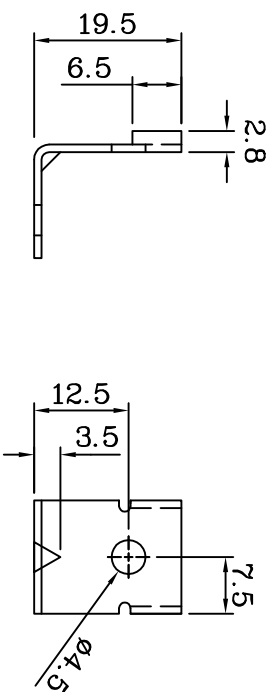

MeanWell Direct  
 Tel: +44 (0)118 970 3858  
 E-mail: sales@meanwelldirect.co.uk

材質: 鍍鋅板 厚度: 1mm 加工: 廠商編號:	單位: mm	SUBJECT				MHS		REVISION DESCRIPTION	
	比例: 1/1(A4)	CGG2MHS012				修1.			
	公差: 0-10±0.1 >21±0.3	DATE: 2002-03-08	DRAWING NO.: CMHS-012	APPROVAL:	CHECKED:	DESIGNED:	DRAWN:		

15 10 5 15 10 5