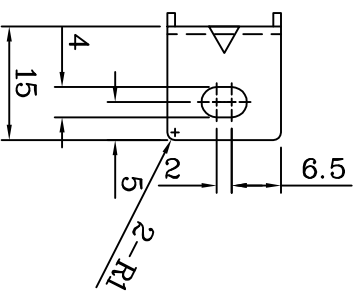

MeanWell Direct  
 Tel: +44 (0)118 970 3858  
 E-mail: sales@meanwelldirect.co.uk

材質: 鍍鋅板 厚度: 1mm 加工: 廠商編號:	單位: mm	SUBJECT				MHS		REVISION DESCRIPTION	
	比例: 1/1(A4)	CGG2MHS012				修1.			
	公差: 0-10±0.1 >21±0.3	DATE: 2002-03-08	DRAWING NO.: CMHS-012	APPROVAL:	CHECKED:	DESIGNED:	DRAWN:		